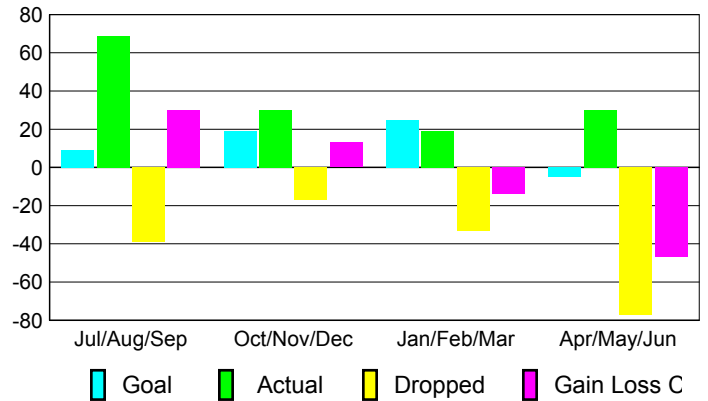

Membership Results 2009-2010

Goal, New, Dropped, Gain/Loss