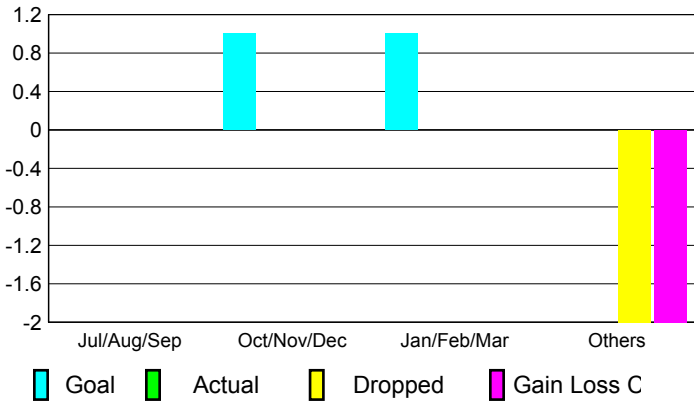

2009-2010 GMT Quarterly Report for District (or Undistricted) **District 202 E**

GMT: **Mr. CLIFFORD STEPHEN A HE**

Location: **NEW ZEALAND**

GMT CA: **7**

CLUBS

Club Results 2009-2010	Clubs 2008-2009

Month	New Club Goal	Actual New Clubs	Actual Dropped Clubs	Gain/Loss of Clubs	Gain/Loss of Clubs
Jul/Aug/Sep	0	0	0	0	0
Oct/Nov/Dec	1	0	0	0	0
Jan/Feb/Mar	1	0	0	0	0
Apr/May/June	0	0	-2	-2	0
Totals	2	0	-2	-2	0

Club Results 2009-2010

Goal, New, Dropped, Gain/Loss