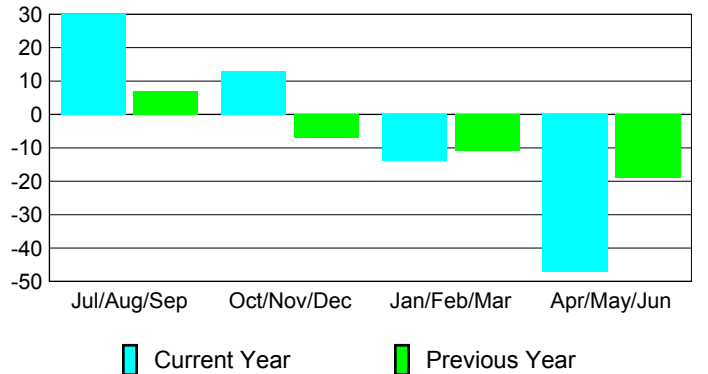

Membership Results 2009-2010	Membership 2008-2009
---	---------------------------------

Month	Net Memb Goal	Actual New Memb	Actual Dropped Memb	Gain/Loss of Memb	Gain/Loss of Memb
Jul/Aug/Sep	9	69	-39	30	7
Oct/Nov/Dec	19	30	-17	13	-7
Jan/Feb/Mar	25	19	-33	-14	-11
Apr/May/June	-5	30	-77	-47	-19
Totals	48	148	-166	-18	-30

Membership Results 2009-2010

Goal, New, Dropped, Gain/Loss

Comparison of Membership Gain/Loss

Current Year Compared to the Previous Year

Gender Comparison 2009-2010